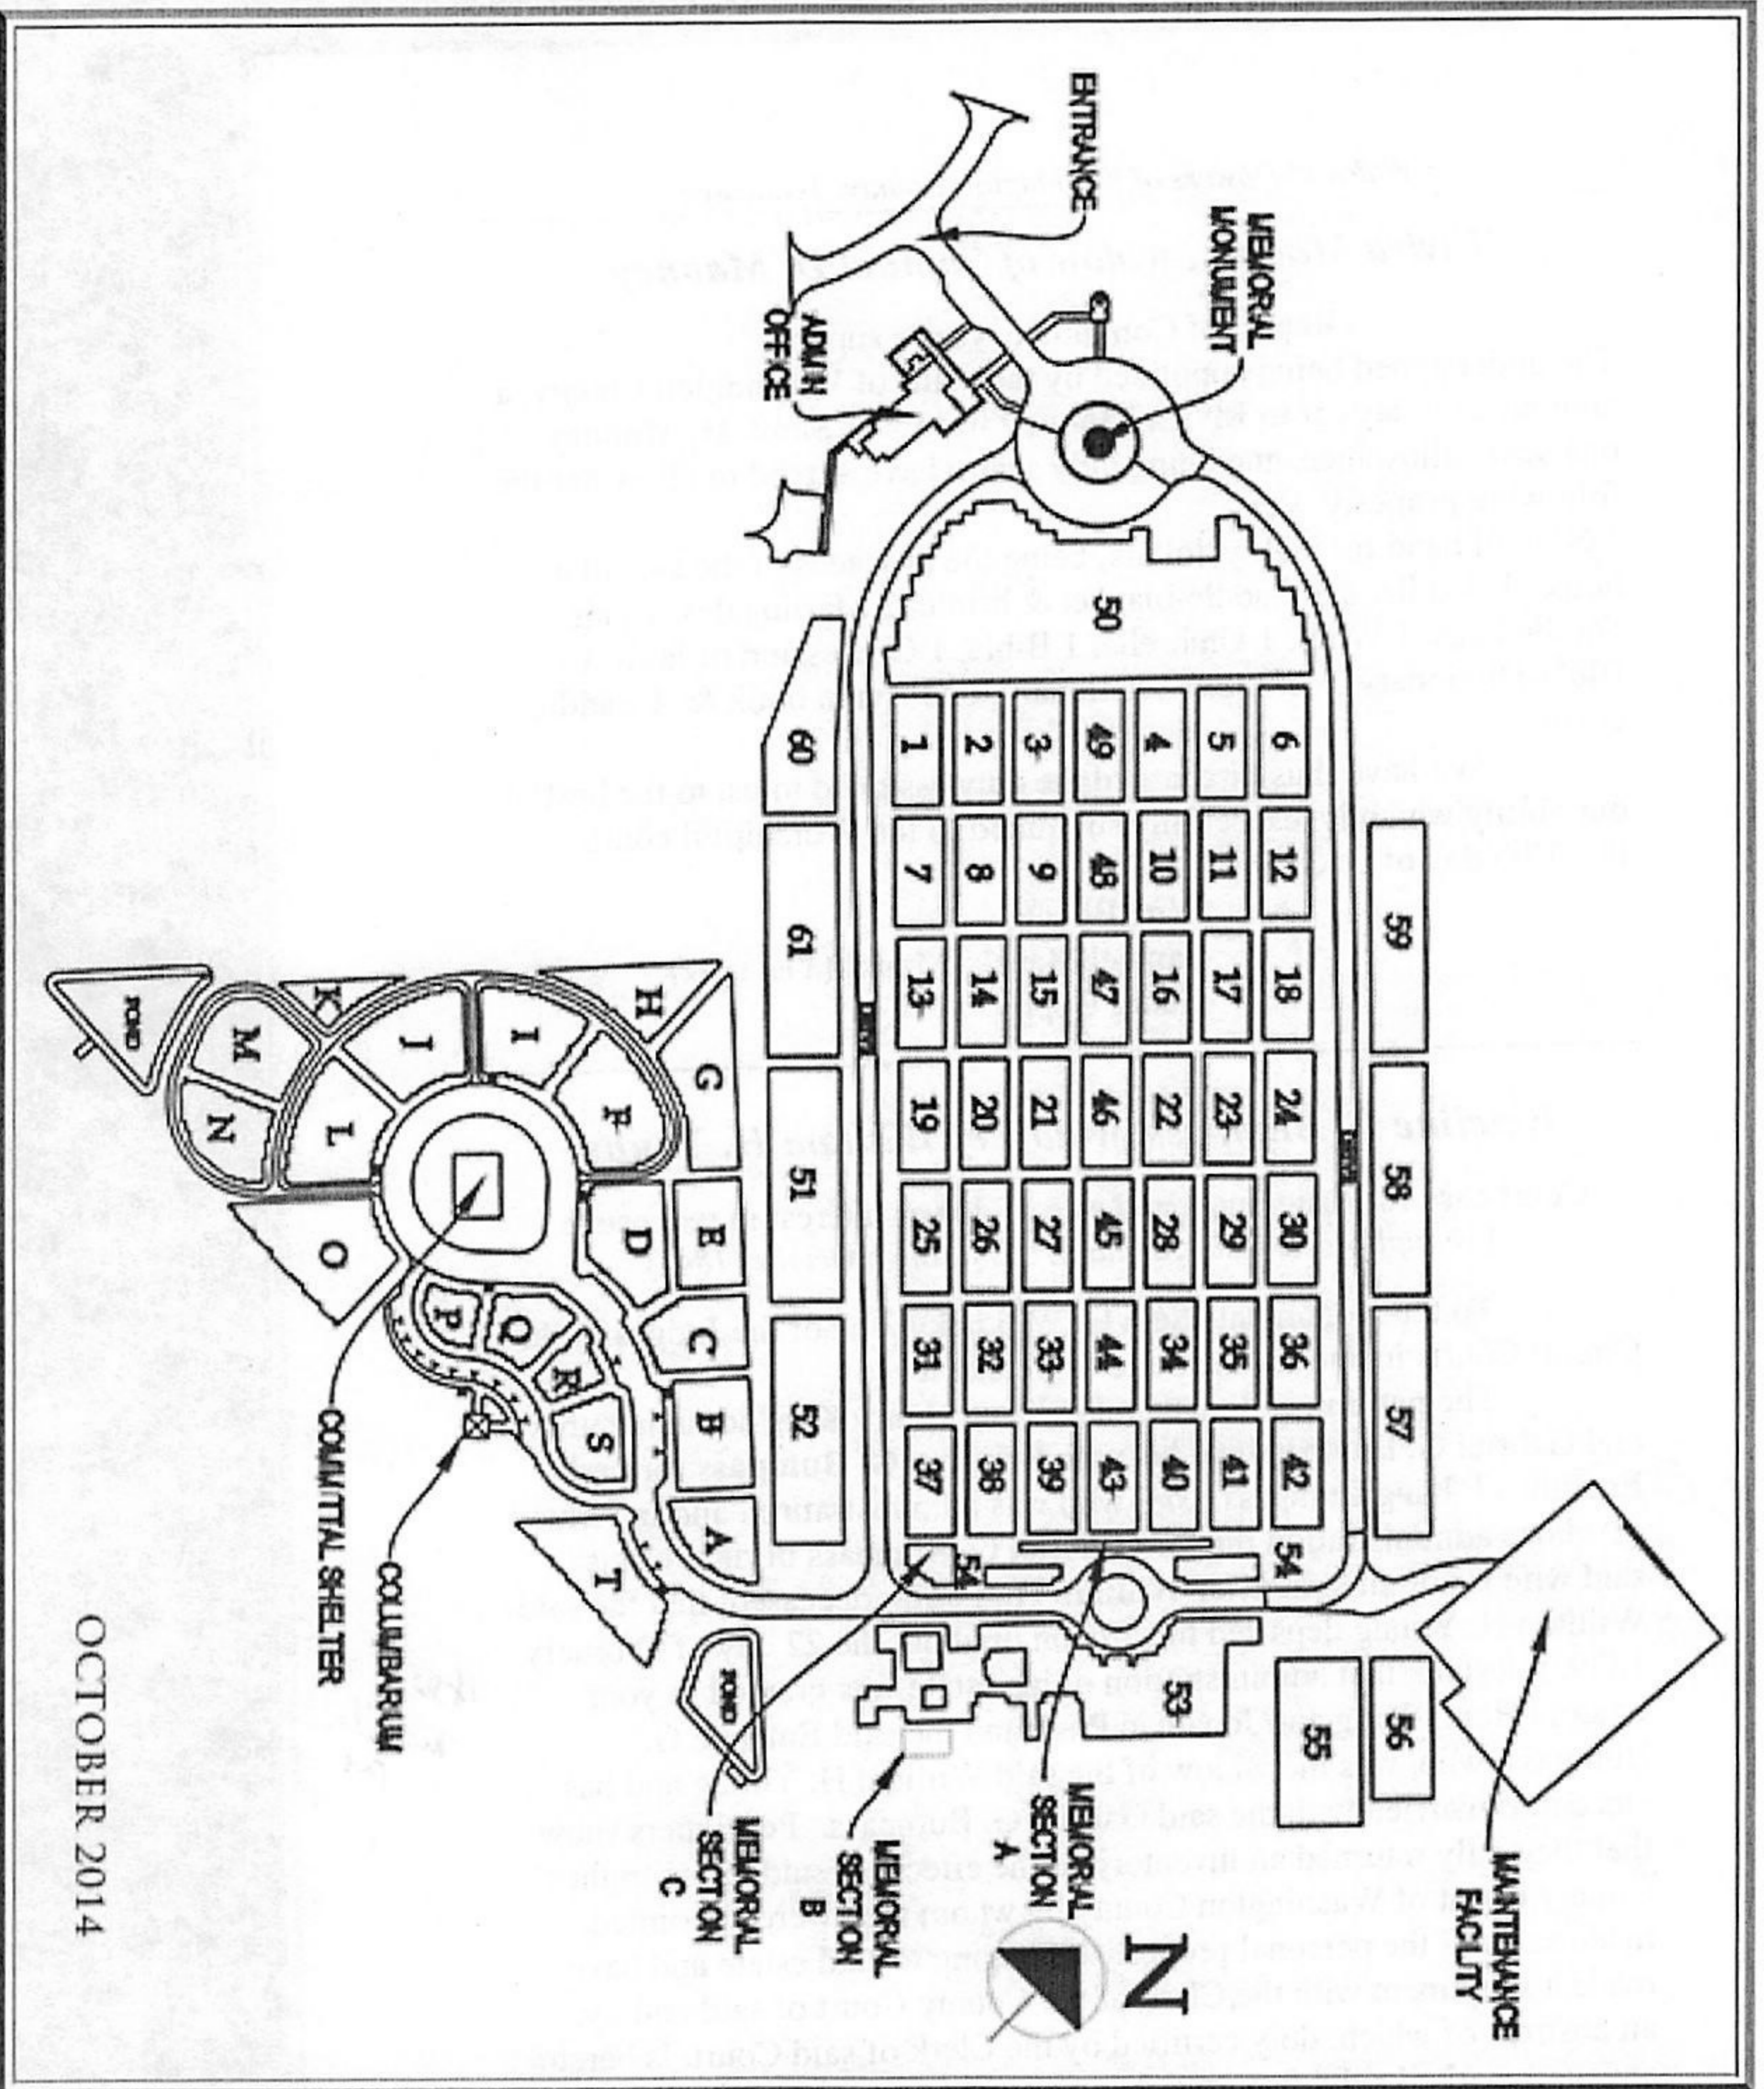

BAY PINES NATIONAL CEMETERY

P.O. BOX 477 BAY PINES, FL 33744

(727)319-6479

OCTOBER 2014

STOY, ELMER CURRY

Section 38 Row 2 Site 19

U S Department of Veteran Affairs, National Gravesite Locator (http://gravelocator.cem.va.gov/index.html?cemetery=N830 : accessed 12 Aug 2017), Elmer Curry Stoy entry.